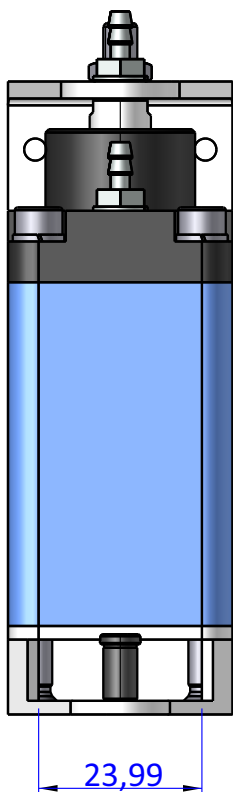

THE PROPERTY OF THE DRAWING IS ESTABLISHED BY LAW. IT IS FORBIDDEN TO PRODUCE OR SHOW IT TO THIRD PART. WITHOUT A WRITTEN AGREEMENT.

DESIGNED FROM	REVIEW
FPS Automation	A

DATE	WEIGHT
12/10/2020	0,319kg

CODE
VES.GTNY15

Format A4

UNI 936-76

GENERAL TOLERANCE

UNI - ISO 2768

CLASSE f

DESCRIPTION

VES.GTNY15