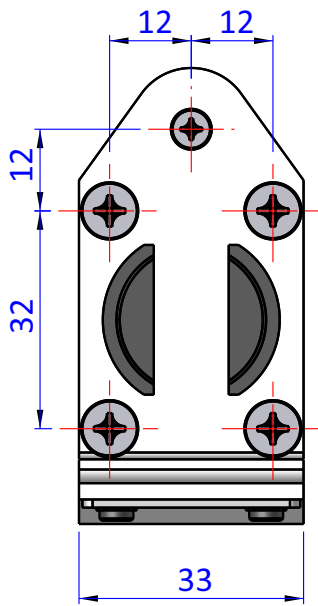

THE PROPERTY OF THE DRAWING IS ESTABLISHED BY LAW. IT IS FORBIDDEN TO PRODUCE OR SHOW IT TO THIRD PART. WITHOUT A WRITTEN AGREEMENT.

DESIGNED FROM	REVIEW
FPS Automation	A

DATE	WEIGHT
12/10/2020	0,319kg

CODE
VES.GTNY15

Format A4

UNI 936-76

GENERAL TOLERANCE

UNI - ISO 2768

CLASSE f

DESCRIPTION

VES.GTNY15