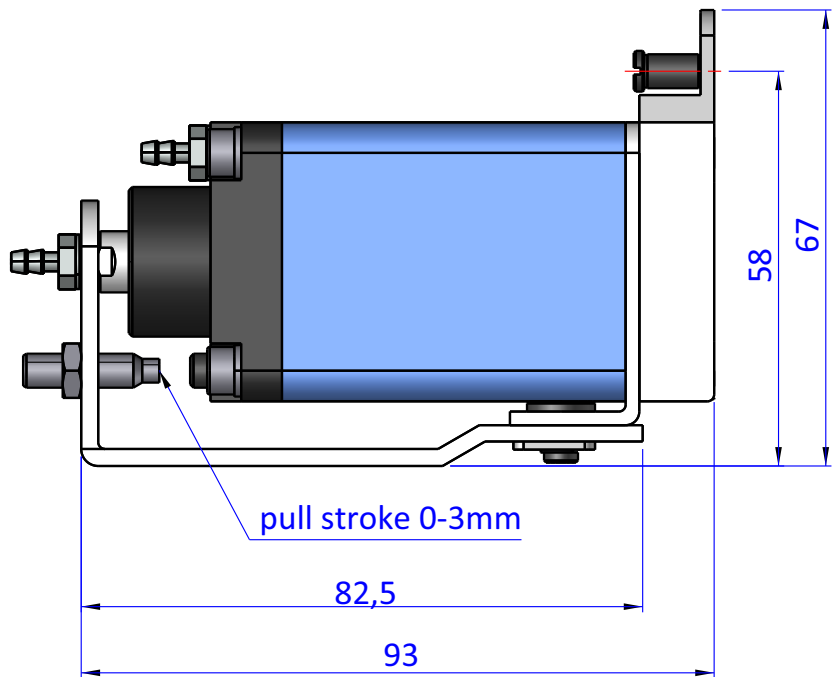

THE PROPERTY OF THE DRAWING IS ESTABLISHED BY LAW. IT IS FORBIDDEN TO PRODUCE OR SHOW IT TO THIRD PART. WITHOUT A WRITTEN AGREEMENT.

DESIGNED FROM	REVIEW
FPS Automation	A

DATE	WEIGHT
12/10/2020	0,319kg

CODE
VES.GTNY15

Format A4

UNI 936-76

GENERAL TOLERANCE

UNI - ISO 2768

CLASSE f

DESCRIPTION

VES.GTNY15